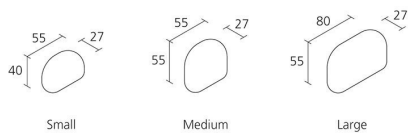

Alias

CUSHION OKOME SOFA / 27A

Nendo

Cushion with removable cover, covered in eco-leather Serge Ferrari®, Camira® or Kvadrat® fabric or Pelle Frau® leather.

Available in 3 sizes:

- small (55x40 cm)
- medium (55x55 cm)
- large (80x55 cm)