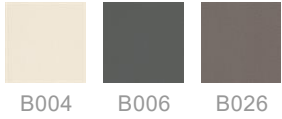

Alias

CUSHION OKOME SOFA / 27A

Nendo

Cushion with removable cover, covered in eco-leather Serge Ferrari®, Camira® or Kvadrat® fabric or Pelle Frau® leather.

Available in 3 sizes:

- small (55x40 cm)
- medium (55x55 cm)
- large (80x55 cm)

INFORMATION

FINISHES CUSHION OKOME SOFA / 27A

LEATHER PELLE FRAU® COLOR SYSTEM

B004 B006 B026

KVADRAT® CANVAS (EXAMPLES)

174 424 964

KVADRAT® DIVINA

DA28 DA40 DA59