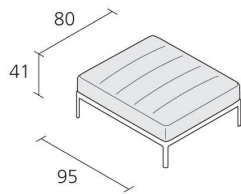

Alias

ALUZEN POUF / P10

Ludovica + Roberto Palomba

Ottoman with structure in stove enamelled or polished aluminium. Seat with removable cover in eco-leather, fabric or leather. Horizontal stitching.

INFORMATION