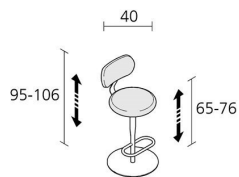

Alias

ATLAS STOOL / 759

Jasper Morrison

Height adjustable stool with stove enamelled steel base plate, leg in conic stove enamelled steel, swivel seat in MDF and back in plywood and expanded polyurethane, upholstered with tessuto.

0,332

Volume in m³

22

Gross weight in Kg

FINISHES ATLAS STOOL / 759

STOVE ENAMELLED STEEL

A019 A022 A047

ALUMINIUM & STEEL