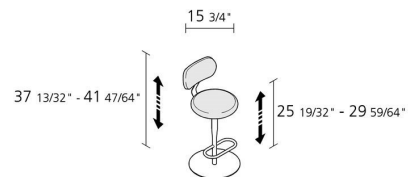

Alias

ATLAS STOOL / 759

Jasper Morrison

Height adjustable stool with stove enamelled steel base plate, leg in conic stove enamelled steel, swivel seat in MDF and back in plywood and expanded polyurethane, upholstered with tessuto.

0,332

Volume in m³

22

Gross weight in Kg

FINISHES ATLAS STOOL / 759

STOVE ENAMELLED STEEL

A019 A022 A047

ALUMINIUM & STEEL