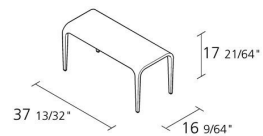

Alias

LALEGGERA BENCH / 307

Riccardo Blumer

Bench with structure in solid maple or ash. Maple veneer, oak veneer or walnut; Internal support in injected polyurethane foam. Finish in colored stains in various colors.