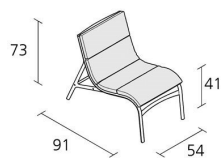

## ARMFRAME SOFT / 462\_0

Easy chair for outdoor with structure made of extruded aluminium profile and die-cast aluminium elements. Seat and back in fire retardant PVC covered polyester mesh; removable cushion with upholstery in draining expanded polyurethane and cover in Tempotest® fabric, eco-leather Serge Ferrari® or Création Baumann® fabrics.