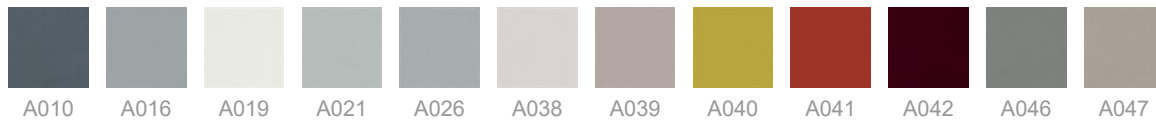

FINISHES ARMFRAME SOFT / 462_O

STOVE ENAMELLED ALUMINIUM