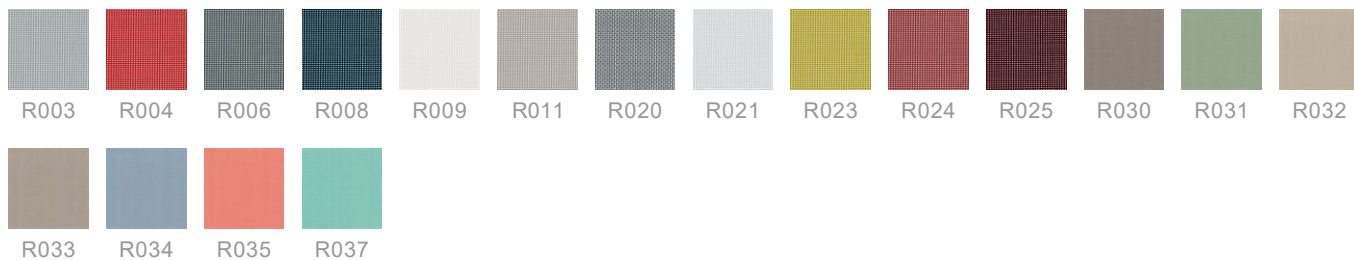

MESH A

MESH B