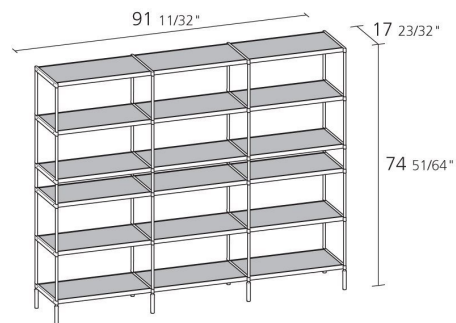

## LIB020

*Alfredo Häberli*

Sideboard with structure in stove enamelled extruded aluminium. Panels in stove enamelled aluminium. Model a: Shelves in oak veneered MDF (natural or ash grey oak). Model b: Shelves in marble.