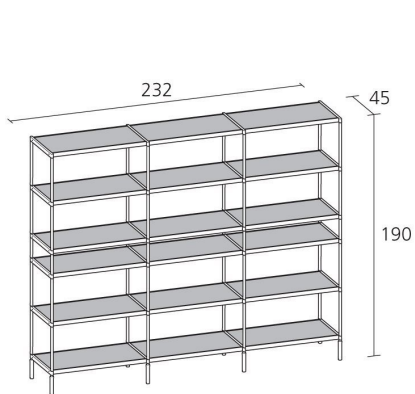

## LIB020

*Alfredo Häberli*

Sideboard with structure in stove enamelled extruded aluminium. Panels in stove enamelled aluminium. Model a: Shelves in oak veneered MDF (natural or ash grey oak). Model b: Shelves in marble.