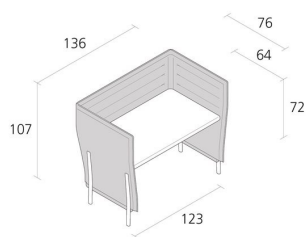

Alias

ELEVEN HIGH DESK 107 / 885

PearsonLloyd

Desk. Structure with legs in die-cast aluminium and frame in steel stove enamelled or polished. Panels covered with fabric. Fixed top in MDF oak veneered (65x123 cm, thickness 2 cm) NOTE: available in two versions: with panels cm. 107 or 137 high.

INFORMATION

FINISHES ELEVEN HIGH DESK 107 / 885

POLISHED ALUMINIUM

AB

STOVE ENAMELLED STEEL

A009

STOVE ENAMELLED ALUMINIUM

A011 A019 A022 A039 A041 A042 A047