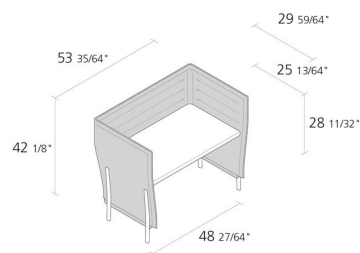

Alias

ELEVEN HIGH DESK 107 / 885

PearsonLloyd

Desk. Structure with legs in die-cast aluminium and frame in steel stove enamelled or polished. Panels covered with fabric. Fixed top in MDF oak veneered (65x123 cm, thickness 2 cm) NOTE: available in two versions: with panels cm. 107 or 137 high.

INFORMATION

FINISHES ELEVEN HIGH DESK 107 / 885

POLISHED ALUMINIUM

AB

STOVE ENAMELLED STEEL

A009

STOVE ENAMELLED ALUMINIUM

A011 A019 A022 A039 A041 A042 A047