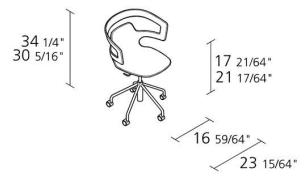

Alias

SEGESTA STUDIO / 508

Alfredo Häberli

Height adjustable chair with arms on soft (or hard ***) castors, with 5-star swivel base in stove enamelled steel; seat and back in solid plastic material. *** on request

Volume in m³

9

Gross weight in Kg

FINISHES SEGESTA STUDIO / 508

CHROMED STEEL

CR

STOVE ENAMELLED STEEL

A009