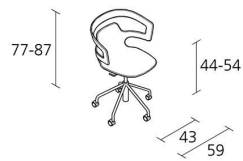

Alias

SEGESTA STUDIO / 508

Alfredo Häberli

Height adjustable chair with arms on soft (or hard ***) castors, with 5-star swivel base in stove enamelled steel; seat and back in solid plastic material. *** on request