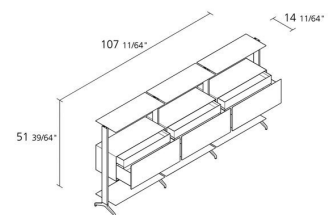

Alias

ALINE / S02

Dante Bonuccelli

Sideboard with structure in extruded aluminium e shelves in stove enamelled aluminum and set of 2 drawers in lacquered MDF 360mm depth. Height adjustable feet in matt anodized aluminium.

INFORMATION

FINISHES ALINE / S02

ALUMINIUM & STEEL

A011 A019 A022 A047

STOVE ENAMELLED MDF

V003 V005 V007 V130

CAIMI® PANELS

CA01 CA02 CA03