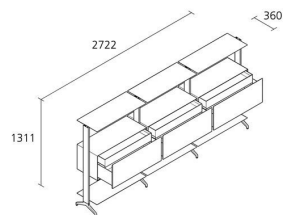

Alias

ALINE / S02

Dante Bonuccelli

Sideboard with structure in extruded aluminium e shelves in stove enamelled aluminum and set of 2 drawers in lacquered MDF 360mm depth. Height adjustable feet in matt anodized aluminium.