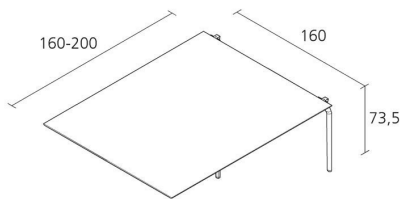

Alias

TEC SYSTEM 1600 / 672

Alfredo Häberli

Table "end" modul with 2 legs and structure composed by die-cast and extruded aluminium elements. Stove enamelled or polished structure. Top in plywood white Full Color.

Top also available with cable management with possibility to have: - cables hole - panel (cod. 642) - charger