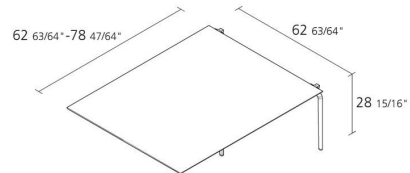

Alias

TEC SYSTEM 1600 / 672

Alfredo Häberli

Table "end" modul with 2 legs and structure composed by die-cast and extruded aluminium elements. Stove enamelled or polished structure. Top in plywood white Full Color.

Top also available with cable management with possibility to have: - cables hole - panel (cod. 642) - charger