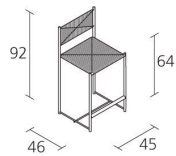

Alias

PALUDIS STOOL / 151

Giandomenico Belotti

Medium height stool with structure in chromed or stove enamelled steel, footrest in steel covered with black PVC; seat and back covered with paper straw.

INFORMATION

100% Recyclable

1

Boxes number

2

Max number pieces
per a box

0,313

Volume in m³

6,7