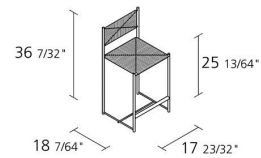

Alias

PALUDIS STOOL / 151

Giandomenico Belotti

Medium height stool with structure in chromed or stove enamelled steel, footrest in steel covered with black PVC; seat and back covered with paper straw.

INFORMATION

100% Recyclable

1

Boxes number

2

Max number pieces
per a box

0,313

Volume in m³

6,7