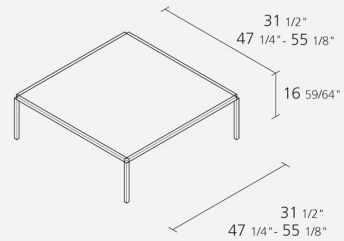

Alias

TAVOLO ZERO SQUARE / Z03

Ron Gilad

Low table with structure composed by stove enamelled extruded aluminium frame and corner; legs in extruded aluminium stove enamelled or oak veneered.

Top in:

- acrylic stone lacquered in various colours
- glass