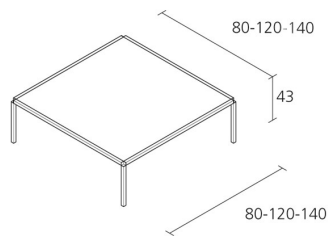

Alias

TAVOLO ZERO SQUARE / Z03

Ron Gilad

Low table with structure composed by stove enamelled extruded aluminium frame and corner; legs in extruded aluminium stove enamelled or oak veneered.

Top in:

- acrylic stone lacquered in various colours
- glass