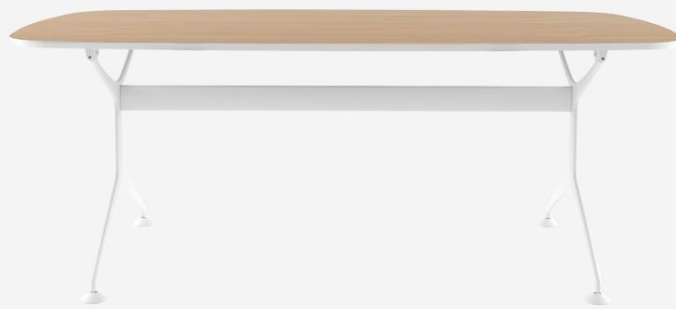

Alias

FRAMETABLE 190 / 498_190

Alberto Meda

Fixed table with structure made of die-cast aluminium elements, with stove enamelled or polished finish. Top: - extra light tempered glass, thickness 12 mm - glass sandwich, thickness 16 mm Top in alveolar aluminium edged with solid wood, thickness 18 mm: - natural oak veneered - dark oak veneered- ash grey oak veneered.