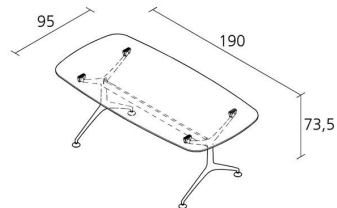

Alias

FRAMETABLE 190 / 498_190

Alberto Meda

Fixed table with structure made of die-cast aluminium elements, with stove enamelled or polished finish. Top: - extra light tempered glass, thickness 12 mm - glass sandwich, thickness 16 mm Top in alveolar aluminium edged with solid wood, thickness 18 mm: - natural oak veneered - dark oak veneered- ash grey oak veneered.