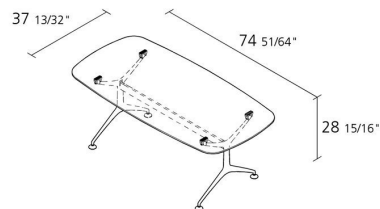

Alias

FRAMETABLE 190 / 498_190

Alberto Meda

Fixed table with structure made of die-cast aluminium elements, with stove enamelled or polished finish. Top: - extra light tempered glass, thickness 12 mm - glass sandwich, thickness 16 mm Top in alveolar aluminium edged with solid wood, thickness 18 mm: - natural oak veneered - dark oak veneered- ash grey oak veneered.