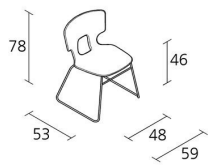

Alias

ERICE CHAIR / 50B

Alfredo Häberli

Stacking chair with structure in stove enamelled or chromed steel; seat and back in solid plastic material.

INFORMATION

Warranty 10 years

Fire-retardancy (on request)

100% Recyclable

1

Boxes number

1

Max number pieces per a box

0,376

Volume in m³

12,5

Gross weight in Kg

FINISHES ERICE CHAIR / 50B

CHROMED STEEL

CR

STOVE ENAMELLED STEEL

A009

A011

A016