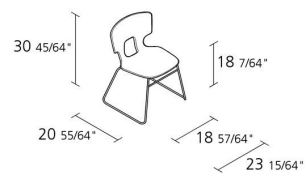

Alias

ERICE CHAIR / 50B

Alfredo Häberli

Stacking chair with structure in stove enamelled or chromed steel; seat and back in solid plastic material.

INFORMATION

Warranty 10 years

Fire-retardancy (on request)

100% Recyclable

1

Boxes number

1

Max number pieces per a box

0,376

Volume in m³

12,5

Gross weight in Kg

FINISHES ERICE CHAIR / 50B

CHROMED STEEL

CR

STOVE ENAMELLED STEEL

A009

A011

A016