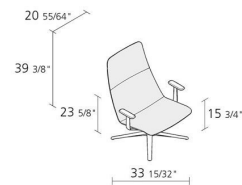

Alias

SLIM LOUNGE HIGH / 818

PearsonLloyd

Chair with "T" shaped (or "Y" shaped ***) arms, self adjusting swivel base with 4-star. Structure made of die cast aluminium stove enamelled, polished or chromed. Seat shell made of printed polyurethane and metal frame, with back side made of plastic material covered with Camira® or Kvadrat® fabric or leather Pelle Frau®.*** on request

Volume in m³

25

Gross weight in Kg

FINISHES SLIM LOUNGE HIGH / 818

CHROMED ALUMINIUM

CR

POLISHED ALUMINIUM

AB