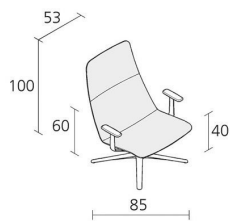

Alias

SLIM LOUNGE HIGH / 818

PearsonLloyd

Chair with "T" shaped (or "Y" shaped ***) arms, self adjusting swivel base with 4-star. Structure made of die cast aluminium stove enamelled, polished or chromed. Seat shell made of printed polyurethane and metal frame, with back side made of plastic material covered with Camira® or Kvadrat® fabric or leather Pelle Frau®.*** on request

Volume in m³

25

Gross weight in Kg

FINISHES SLIM LOUNGE HIGH / 818

CHROMED ALUMINIUM

CR

POLISHED ALUMINIUM

AB