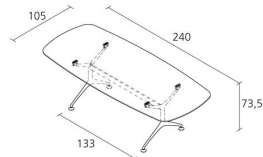

Alias

FRAMETABLE 240 DINING / 498_240

Alberto Meda

Fixed table with structure made of die-cast aluminium elements, with stove enamelled or polished finish. Version with possibility to have the seatplace at the head of the table. Top: stratified marble, thickness 16 mm (smooth finish with water-repellent and stain-resistant treatment) Top in alveolar aluminium edged with solid wood, thickness 18 mm: - natural oak veneered- dark oak veneered- ash grey oak veneered