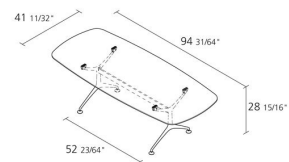

Alias

FRAMETABLE 240 DINING / 498_240

Alberto Meda

Fixed table with structure made of die-cast aluminium elements, with stove enamelled or polished finish. Version with possibility to have the seatplace at the head of the table. Top: stratified marble, thickness 16 mm (smooth finish with water-repellent and stain-resistant treatment) Top in alveolar aluminium edged with solid wood, thickness 18 mm: - natural oak veneered- dark oak veneered- ash grey oak veneered