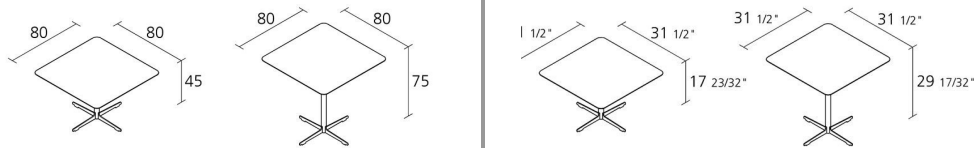

Alias

CROSS TABLE / 577

Alfredo Häberli

Square table with top in white Full Color laminate (thickness 12 mm) and base stove enamelled or chromated steel.

INFORMATION

Warranty 10 years

Recyclable

2

Boxes number

1

Max number pieces
per a box

0,204

Volume in m³

19,1

Gross weight in Kg

FINISHES CROSS TABLE / 577