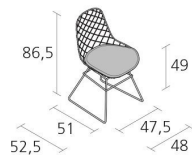

Alias

KOBI SLEDGE / N01

Patrick Norguet

Chair in enamelled steel. Cushion in expanded polyurethane upholstered in eco-leather Serge Ferrari® or Camira® or Kvadrat® fabric or Pelle Frau® leather.