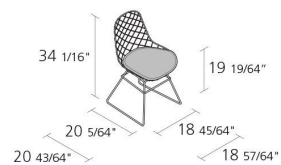

Alias

KOBI SLEDGE / N01

Patrick Norguet

Chair in enamelled steel. Cushion in expanded polyurethane upholstered in eco-leather Serge Ferrari® or Camira® or Kvadrat® fabric or Pelle Frau® leather.