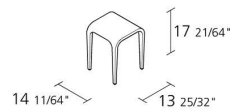

Alias

LALEGGERA STOOL / 310

Riccardo Blumer

Stool with structure in solid maple or ash. Maple veneer, oak veneer or walnut; Internal support in injected polyurethane foam. Finish in colored stains in various colors.

Max number pieces per a box

0,234

Volume in m³

3,5

Gross weight in Kg

FINISHES LALEGGERA STOOL / 310

WOOD

RVS ACN NCT RC