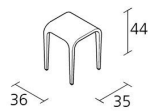

Alias

LALEGGERA STOOL / 310

Riccardo Blumer

Stool with structure in solid maple or ash. Maple veneer, oak veneer or walnut; Internal support in injected polyurethane foam. Finish in colored stains in various colors.

Max number pieces per a box

0,234

Volume in m³

3,5

Gross weight in Kg

FINISHES LALEGGERA STOOL / 310

WOOD

RVS ACN NCT RC