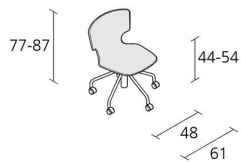

Alias

ENNA STUDIO / 52C

Alfredo Häberli

Height adjustable armchair with soft (or hard ***) castors and 5-star swivel base in stove enamelled steel. Seat and back in solid plastic material padded with CFC free expanded polyurethane foam, removable cover in fabric, synthetic-leather or in leather.*** on request