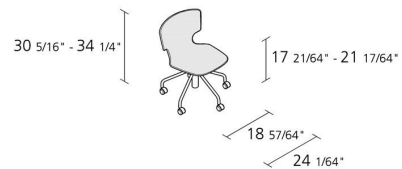

Alias

ENNA STUDIO / 52C

Alfredo Häberli

Height adjustable armchair with soft (or hard ***) castors and 5-star swivel base in stove enamelled steel. Seat and back in solid plastic material padded with CFC free expanded polyurethane foam, removable cover in fabric, synthetic-leather or in leather.*** on request

Max number pieces
per a box

0,409

Volume in m³

9

Gross weight in Kg

FINISHES ENNA STUDIO / 52C

STOVE ENAMELLED STEEL

A011 A019 A047