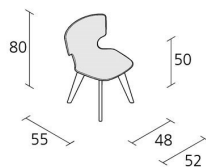

Alias

ENNA WOOD / 52E

Alfredo Häberli

Armchair with solid wood structure in oak. Seat and back in solid plastic material padded with CFC free expanded polyurethane foam, removable cover in fabric, synthetic-leather or in leather.