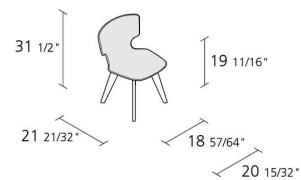

Alias

ENNA WOOD / 52E

Alfredo Häberli

Armchair with solid wood structure in oak. Seat and back in solid plastic material padded with CFC free expanded polyurethane foam, removable cover in fabric, synthetic-leather or in leather.