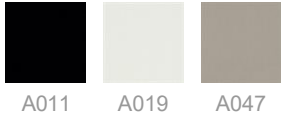

INFORMATION

Warranty 10 years

Fire-retardancy
(some parts only)

Recyclable

Removable covers

FINISHES ENNA WOOD / 52E

STOVE ENAMELLED STEEL

A011 A019 A047

STOVE ENAMELLED ALUMINIUM

A009 A016

WOOD

RV RVT RC

COLOURED STAINS

V131 V140 V142

LEATHER PELLE FRAU® COLOR SYSTEM

B004 B006 B020 B026 B030 B056 B057 B080