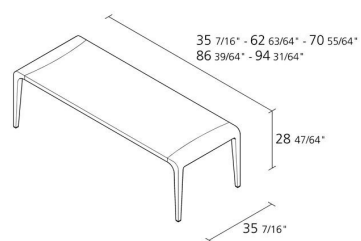

Alias

ILVOLO / 390

Riccardo Blumer

Table with structure in solid wood maple or ash. Maple veneer, oak veneer or walnut; Internal leg support in injected polyurethane foam. Finish in transparent lacquered wood or in colored stains in various colors.