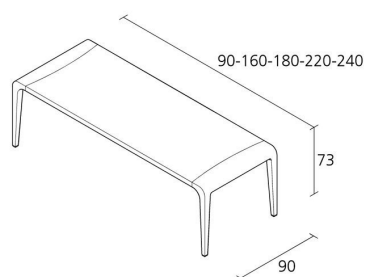

Alias

ILVOLO / 390

Riccardo Blumer

Table with structure in solid wood maple or ash. Maple veneer, oak veneer or walnut; Internal leg support in injected polyurethane foam. Finish in transparent lacquered wood or in colored stains in various colors.