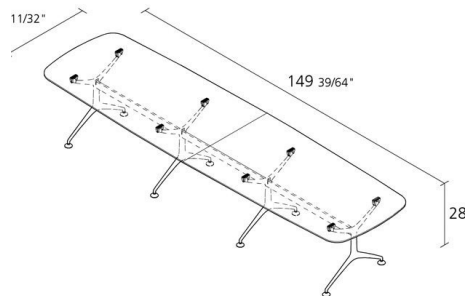

## FRAMETABLE 380 / 499\_380

*Alberto Meda*

Fixed table with structure made of die-cast aluminium elements, with stove enamelled or polished finish. Top:- extra light tempered glass, thickness 12 mm- glass sandwich, thickness 16 mm.