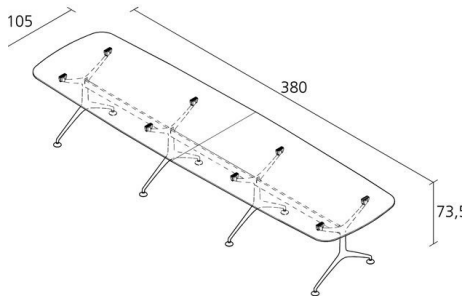

## FRAMETABLE 380 / 499\_380

*Alberto Meda*

Fixed table with structure made of die-cast aluminium elements, with stove enamelled or polished finish. Top:- extra light tempered glass, thickness 12 mm- glass sandwich, thickness 16 mm.