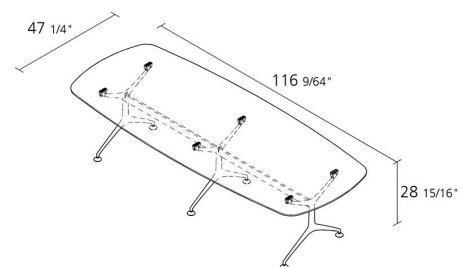

Alias

FRAMETABLE 295XL / 498_295XL

Alberto Meda

Fixed table with structure made of die-cast aluminium elements, with stove enamelled or polished finish. Top:- extra light tempered glass, thickness 12 mm- glass sandwich, thickness 16 mm Top in alveolar aluminium edged with solid wood, thickness 18 mm:- natural oak veneered- dark oak veneered- ash grey oak veneered.

INFORMATION

Warranty 10 years

Recyclable

Greenguard®
product certification

FINISHES FRAMETABLE 295XL / 498_295XL

POLISHED ALUMINIUM

AB

STOVE ENAMELLED ALUMINIUM