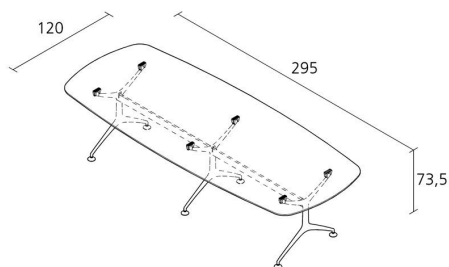

Alias

FRAMETABLE 295XL / 498_295XL

Alberto Meda

Fixed table with structure made of die-cast aluminium elements, with stove enamelled or polished finish. Top:- extra light tempered glass, thickness 12 mm- glass sandwich, thickness 16 mm Top in alveolar aluminium edged with solid wood, thickness 18 mm:- natural oak veneered- dark oak veneered- ash grey oak veneered.

INFORMATION

Warranty 10 years

Recyclable

Greenguard®
product certification

FINISHES FRAMETABLE 295XL / 498_295XL

POLISHED ALUMINIUM

AB

STOVE ENAMELLED ALUMINIUM