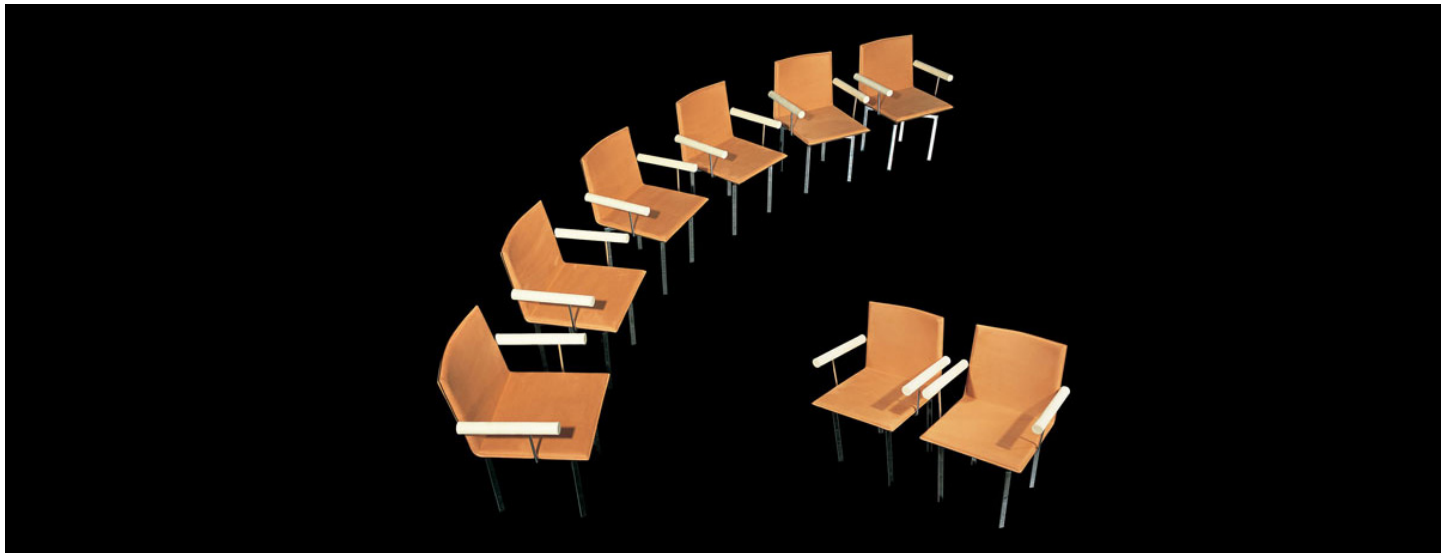

IL LOFT / COLLECTION / CHAIRS AND BAR STOOLS / HILS

Hils

Rotating chair, with or without armrests, fixed on thrust bearings to a metal base, chromed or lacquered. The seat and the back are in polyurethane and are covered with fabric or leather.

Stampa - Print