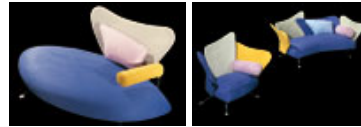

IL LOFT / COLLECTION / SOFAS / FLOWER

Flower

Easychair and sofa for living room and reception that recalls a flower with the soft petal shaped back. Frame in wrought iron padded in resilient polyurethane foam. Every easychair and sofa is made unique by the manual realization and shaping and can slightly vary in petal shape.