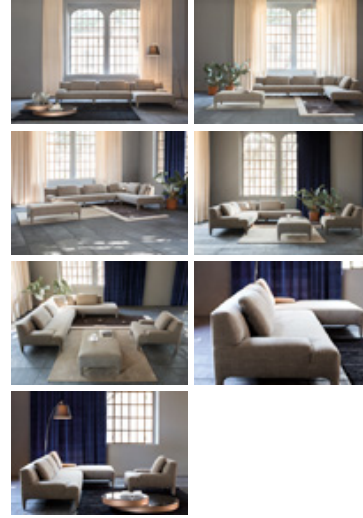

IL LOFT / COLLECTION / SOFAS / DELTA ANGOLARE

Delta Angolare

A new seating system with rounded forms and fully upholstered feet. The Delta sofa is available in a linear, corner and shaped version. With this series of sofas you can create unusual and surprising compositions that stylishly furnish the space by combining highly dissimilar geometric forms.

The shaped version is particularly striking with its double-height back that enables you to create snug, private spaces divided by unexpected armrest areas. An adaptable, customisable design that meets the demands of today's flexible homes.

Stampa - Print