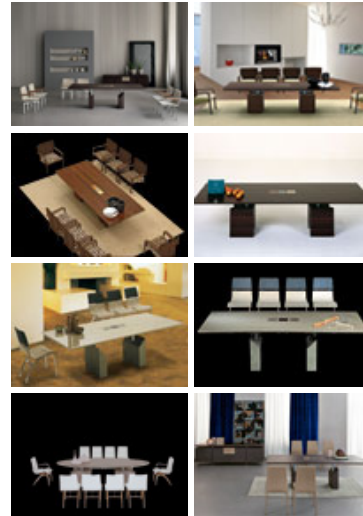

IL LOFT / COLLECTION / TABLES / ACCADEMIA

Accademia

Dining table made with woods from our collection with legs at 45° and metal support. The tops, which come in various shapes and dimensions, have coloured burlwood inlays.

Stampa - Print