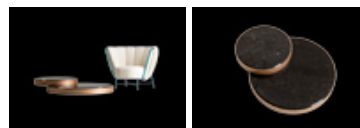

IL LOFT / COLLECTION / LOW TABLES / CALIPSO

## Calipso

A "double-height" low table designed with two overlapping circular shapes that give the unusual composition an air of ostensible instability.

Characterised by two cylinders edged with lacquered wood, this innovative low table draws inspiration from the world of high-end luxury. The top can be crafted in wood from our collection and also in marble.