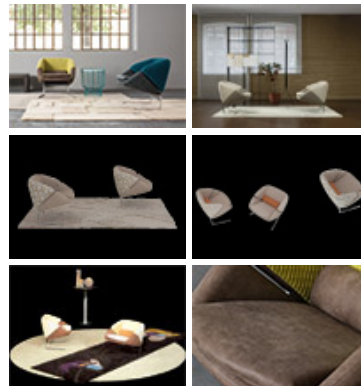

IL LOFT / COLLECTION / ARMCHAIRS / GILDA

Gilda

An enveloping, padded chair with an incorporated seat and back, supported by a chrome-plated metal trestle.

 Stampa - Print

info@iloft.com :  iloft_srl : 11 / [EN](#) : Credits