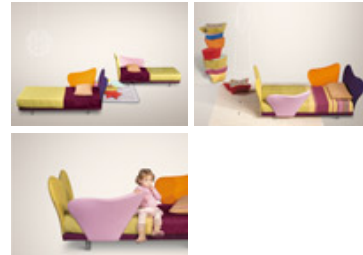

IL LOFT / COLLECTION / BABY COLLECTION / FLOWER BABY LETTO

Flower baby letto

The bed recalls a flower with the soft petal-shaped back. Frame in wrought iron padded in resilient polyurethane foam. The petals are made unique by the manual realization and shaping and can slightly vary in the shape of the petal.