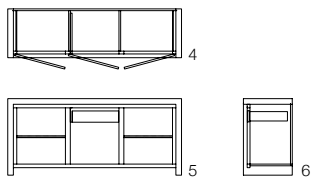

**CAFE BUFFET 400**  
aparador café 400

CF07-400

w 72" D 20 1/2" H 32"  
183 cm 52 cm 81 cm

Exterior View 1: top 2: front 3: side  
Vista externa 1: superior 2: frontal 3: lateral

Interior View 4: top 5: front 6: side  
Vista interna 4: superior 5: frontal 6: lateral