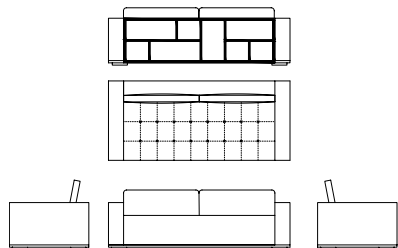

# CHOCOLATE SOFA 300

sofá chocolate 300

CH12-300

w 94<sup>1/2</sup>" D 41<sup>1/4</sup>" H 37<sup>1/2</sup>" SH 17<sup>3/4</sup>"  
240 cm 105 cm 95 cm 45 cm

sw 78<sup>3/4</sup>" SD 30" AH 24<sup>1/2</sup>"  
200 cm 76 cm 62 cm