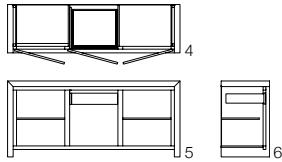

RUMBA BUFFET 100
aparador rumba 100

RM07-100

w 72^{3/4}" D 20^{1/2}" H 32"
185 cm 52 cm 81 cm

Exterior View 1: top 2: front 3: side
Vista externa 1: superior 2: frontal 3: lateral

Interior View 4: top 5: front 6: side
Vista interna 4: superior 5: frontal 6: lateral