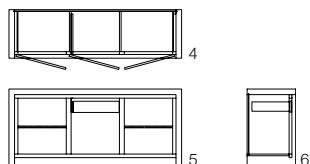

CAFE BUFFET 402
aparador café 402

CF07-402

w 72" D 20 1/2" H 32"
183 cm 52 cm 81 cm

Exterior View 1: top 2: front 3: side
Vista externa 1: superior 2: frontal 3: lateral

Interior View 4: top 5: front 6: side
Vista interna 4: superior 5: frontal 6: lateral