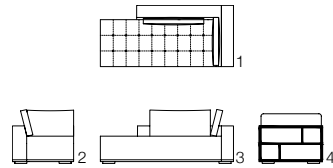

**CHOCOLATE LEFT/RIGHT
ARM CHAISE LOUNGE WITH
WOODEN SHELVES 300**
chaise lounge brazo izq./der.
con repisas chocolate 300

CH47-300 L/R

w 86^{1/2}" D 41^{1/4}" H 37^{1/2}" SH 17^{3/4}"
220 cm 105 cm 95 cm 45 cm

sw 75^{1/2}" SD 30^{1/4}" AH 24^{1/2}"
192 cm 77 cm 62 cm

Left | Izquierda