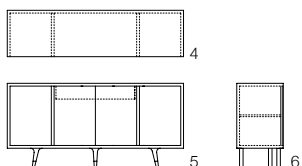

TEN BUFFET 100

aparador ten 100

TN07-100

w 74^{3/4}" D 19^{3/4}" H 35^{1/2}"
190 cm 50 cm 90 cm

Exterior View 1: top 2: front 3: side
Vista externa 1: superior 2: frontal 3: lateral

Interior View 4: top 5: front 6: side
Vista interna 4: superior 5: frontal 6: lateral