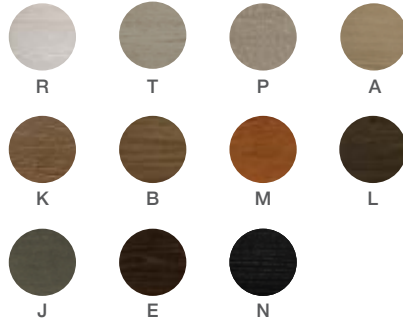

BASE
wood finishes / acabados de madera

BACK / ESPALDAR
hand-woven back / espaldar tejido a mano