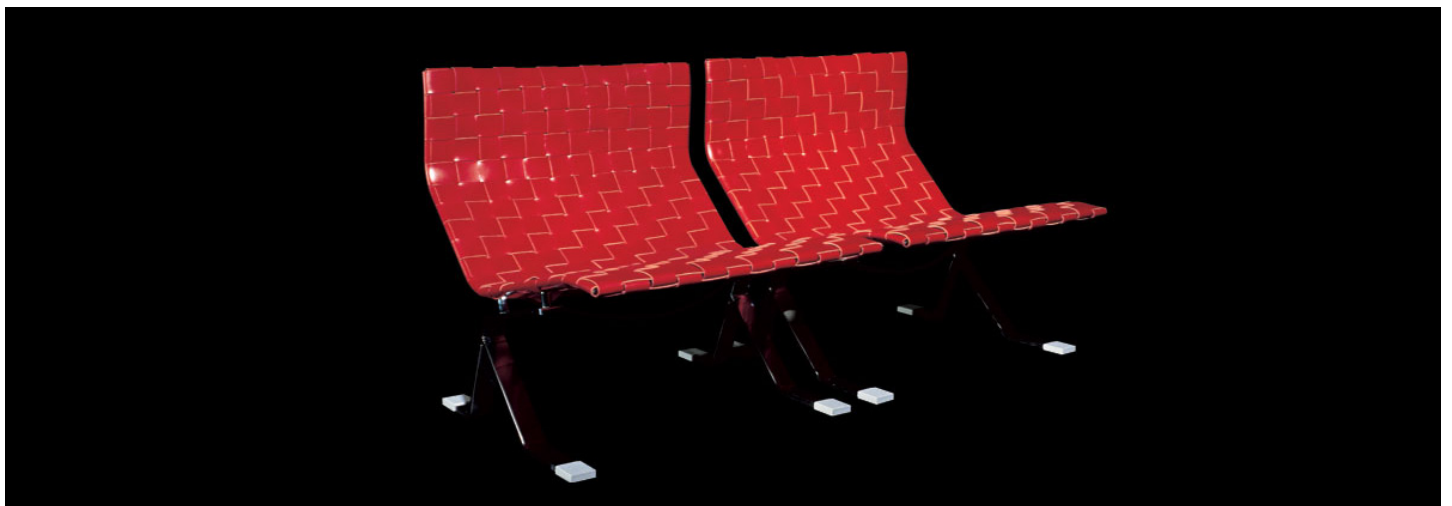

IL LOFT / COLLECTION / ARMCHAIRS / NIK

Nik

A sinuous, same thickness mattress, folded to make a seat, back and head-rest, is suspended on two slipper forks made in steel plate. Covering is beautifully stitched in button tufted squares. Supporting structure in steel, padding in polyurethane, covered with fabrics, leather and microfibre from the collection.

Stampa - Print