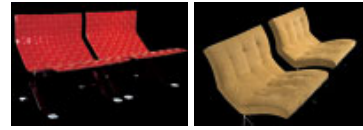

IL LOFT / COLLECTION / ARMCHAIRS / NIK

Nik

A sinuous, same thickness mattress, folded to make a seat, back and head-rest, is suspended on two slipper forks made in steel plate. Covering is beautifully stitched in button tufted squares. Supporting structure in steel, padding in polyurethane, covered with fabrics, leather and microfibre from the collection.