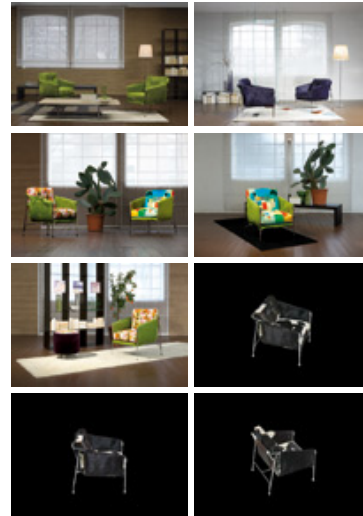

IL LOFT / COLLECTION / ARMCHAIRS / STORY

Story

Easychair with chromed metal stand, with hugging fabric fixed on the frame, movable seat and back cushions.

 Stampa - Print

info@iloft.com :  iloft_srl : 11 / [EN](#) : Credits