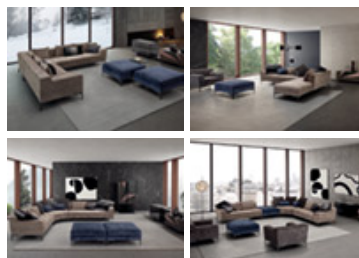

IL LOFT / COLLECTION / SOFAS / IKON ANGOLARE

Ikon Angolare

The Ikon collection features a sofa and armchair. Designed with elegant, square shapes, the Ikon sofa has a special internal structure with springs to ensure the seating and backrest are even more comfortable. The sofa is raised from the floor with metal feet.

Stampa - Print