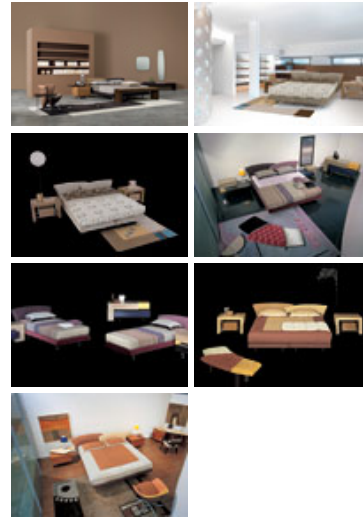

IL LOFT / COLLECTION / BEDS / SUPER ROY

Super Roy

Bed with two single boxsprings with steel frame in resilient polyurethane foam. Headrest with two curved overlapping elements in fabrics and leathers of our collection. Available also as twin bed with asymmetric headrests. Headrest in rigid quilted Alcantara is optional.

Stampa - Print