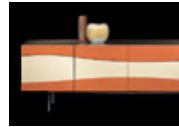

IL LOFT / COLLECTION / WOODEN FURNITURES / [KREON](#)

Kreon

This is a linear Sideboard, supported by a chrome-plated metal base, with double front doors that are inlaid and superimposed

 Stampa - Print

info@iloft.com :  iloft_srl : 11 / EN : Credits