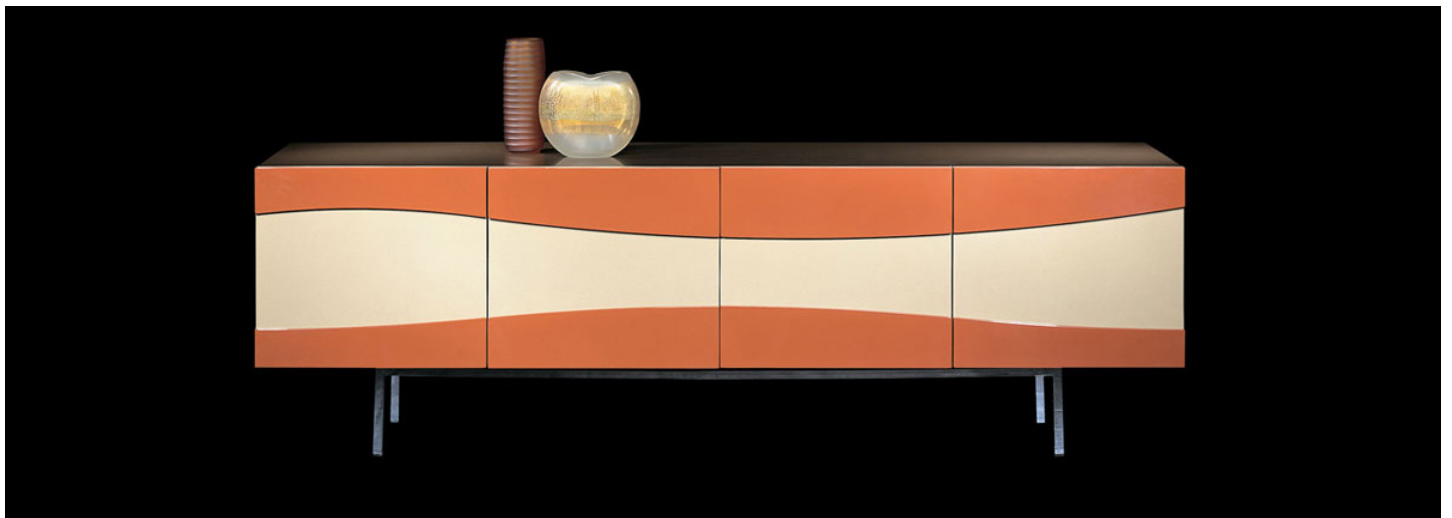

IL LOFT / COLLECTION / WOODEN FURNITURES / [KREON](#)

Kreon

This is a linear Sideboard, supported by a chrome-plated metal base, with double front doors that are inlaid and superimposed

 Stampa - Print

info@iloft.com :  iloft_srl : 11 / EN : Credits