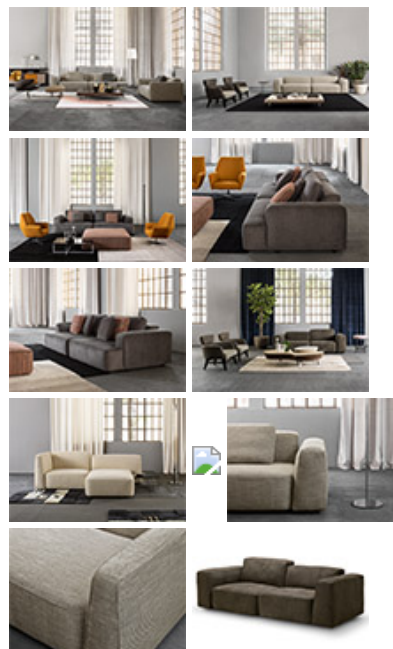

IL LOFT / COLLECTION / SOFAS / MODULAR LINEARE

Modular Lineare

The Modular seating system is designed with extreme versatility in mind: soul-stirring yet functional, it responds to every modern furnishing requirement with personality and exquisite taste, creating islands of sublime relaxation. With backrests and armrests in varying heights, Modular offers infinite combinations to choose from, enabling public spaces or the home to be furnished with sheer style and originality. The armrest is available in two different widths; perfect for creating personalised compositions to suit the "bespoke" tastes of the end customer.

Stampa - Print