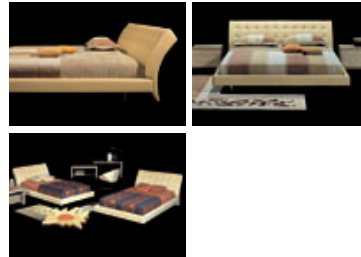

IL LOFT / COLLECTION / BEDS / ETERNITY

Eternity

Bed with shaped padded headboard covered with materials from our collection, with button tufted finish.

 Stampa - Print

info@iloft.com :  iloft_Srl : 11 / EN : Credits