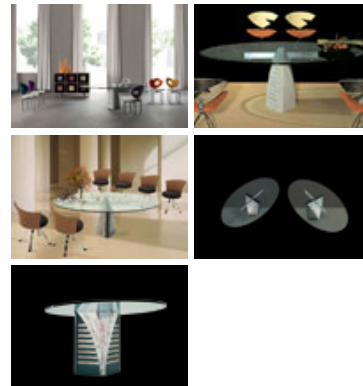

IL LOFT / COLLECTION / TABLES / WILTON

Wilton

Dining table with textured concrete base, enriched with horizontal flutes, cross support in chromed metal with transparent crystal top in different sizes and shapes.

Stampa - Print