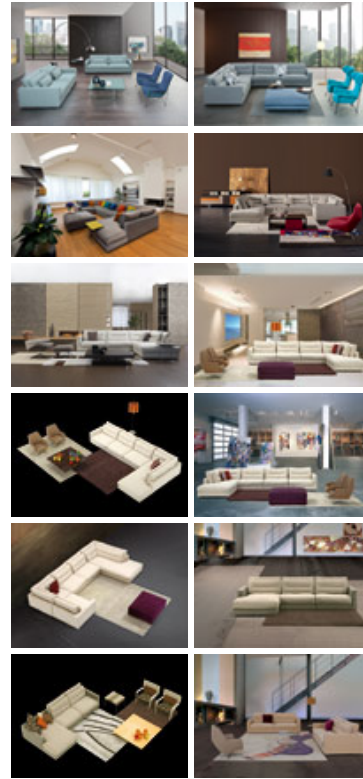

IL LOFT / COLLECTION / SOFAS / PLANET

Planet

A modular sofa with an infinite range of seating solutions and sizes for linear and corner sofas. Sumptuously soft cushions padded with a combination of biodegradable polyurethane foam and feathers make Planet sofas extraordinarily comfortable. Double back cushions can be angled for a variety of different seating options.

Stampa - Print