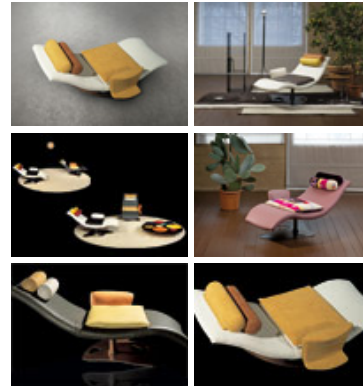

IL LOFT / COLLECTION / ARMCHAIRS / DIVA

Diva

Chaise longue with metal frame padded in resilient polyurethane foam, the back and footrest may be tilted as desired to assure different seating positions and the highest comfort. It is enriched with rolls headrest and padded armrest. Rotating metal central base.

Stampa - Print