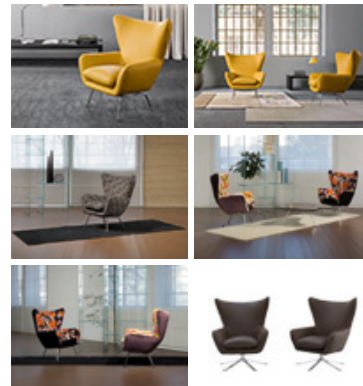

IL LOFT / COLLECTION / ARMCHAIRS / KENDA

## Kenda

Armchair with a curved tubular steel frame that is padded with resilient polyurethane foam and upholstered with fabrics or leather from our collection.

 Stampa - Print

info@iloft.com :  iloft\_srl : 11 / [EN](#) : Credits