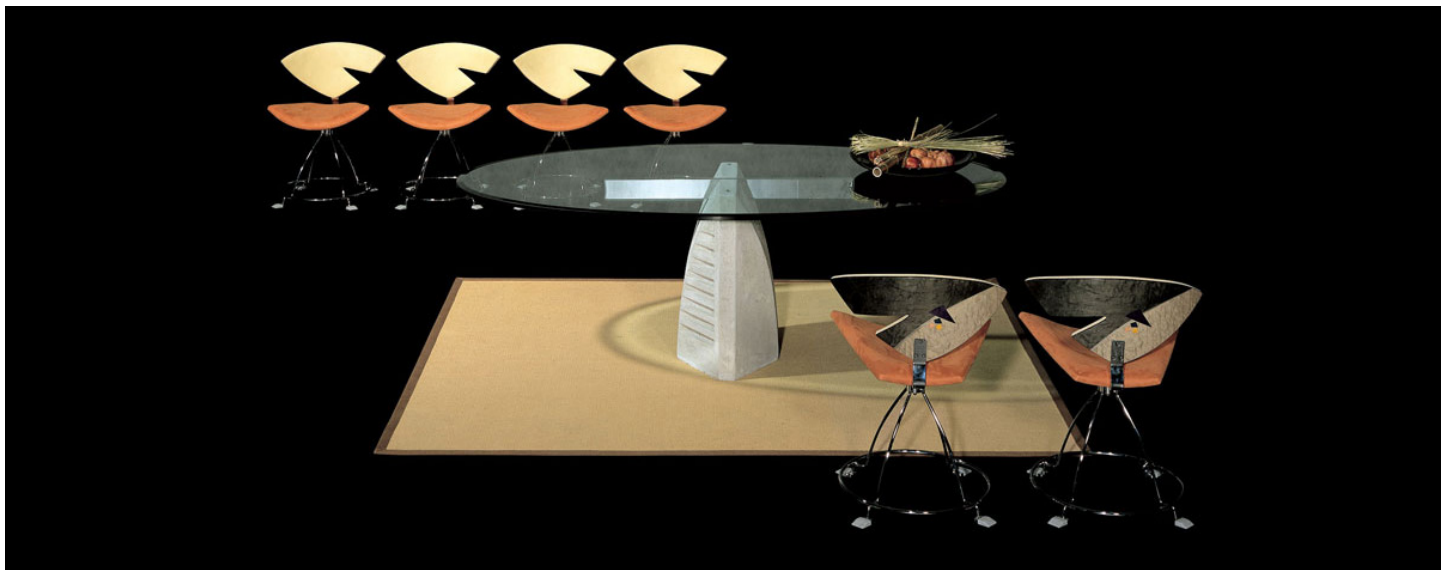

IL LOFT / COLLECTION / CHAIRS AND BAR STOOLS / TANGO

Tango

Chair with or without arms, with a swivel base in chromium-plated metal, upholstered in fabric or leather from our collection.

The version with multicoloured briarwood marquetry on the chair back is available.

Stampa - Print