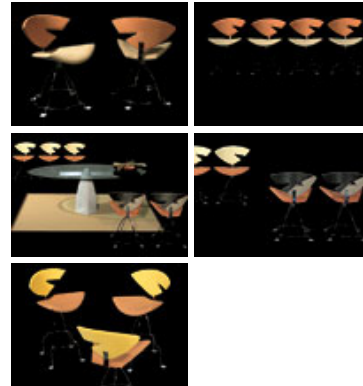

IL LOFT / COLLECTION / CHAIRS AND BAR STOOLS / TANGO

Tango

Chair with or without arms, with a swivel base in chromium-plated metal, upholstered in fabric or leather from our collection.

The version with multicoloured briarwood marquetry on the chair back is available.

Stampa - Print